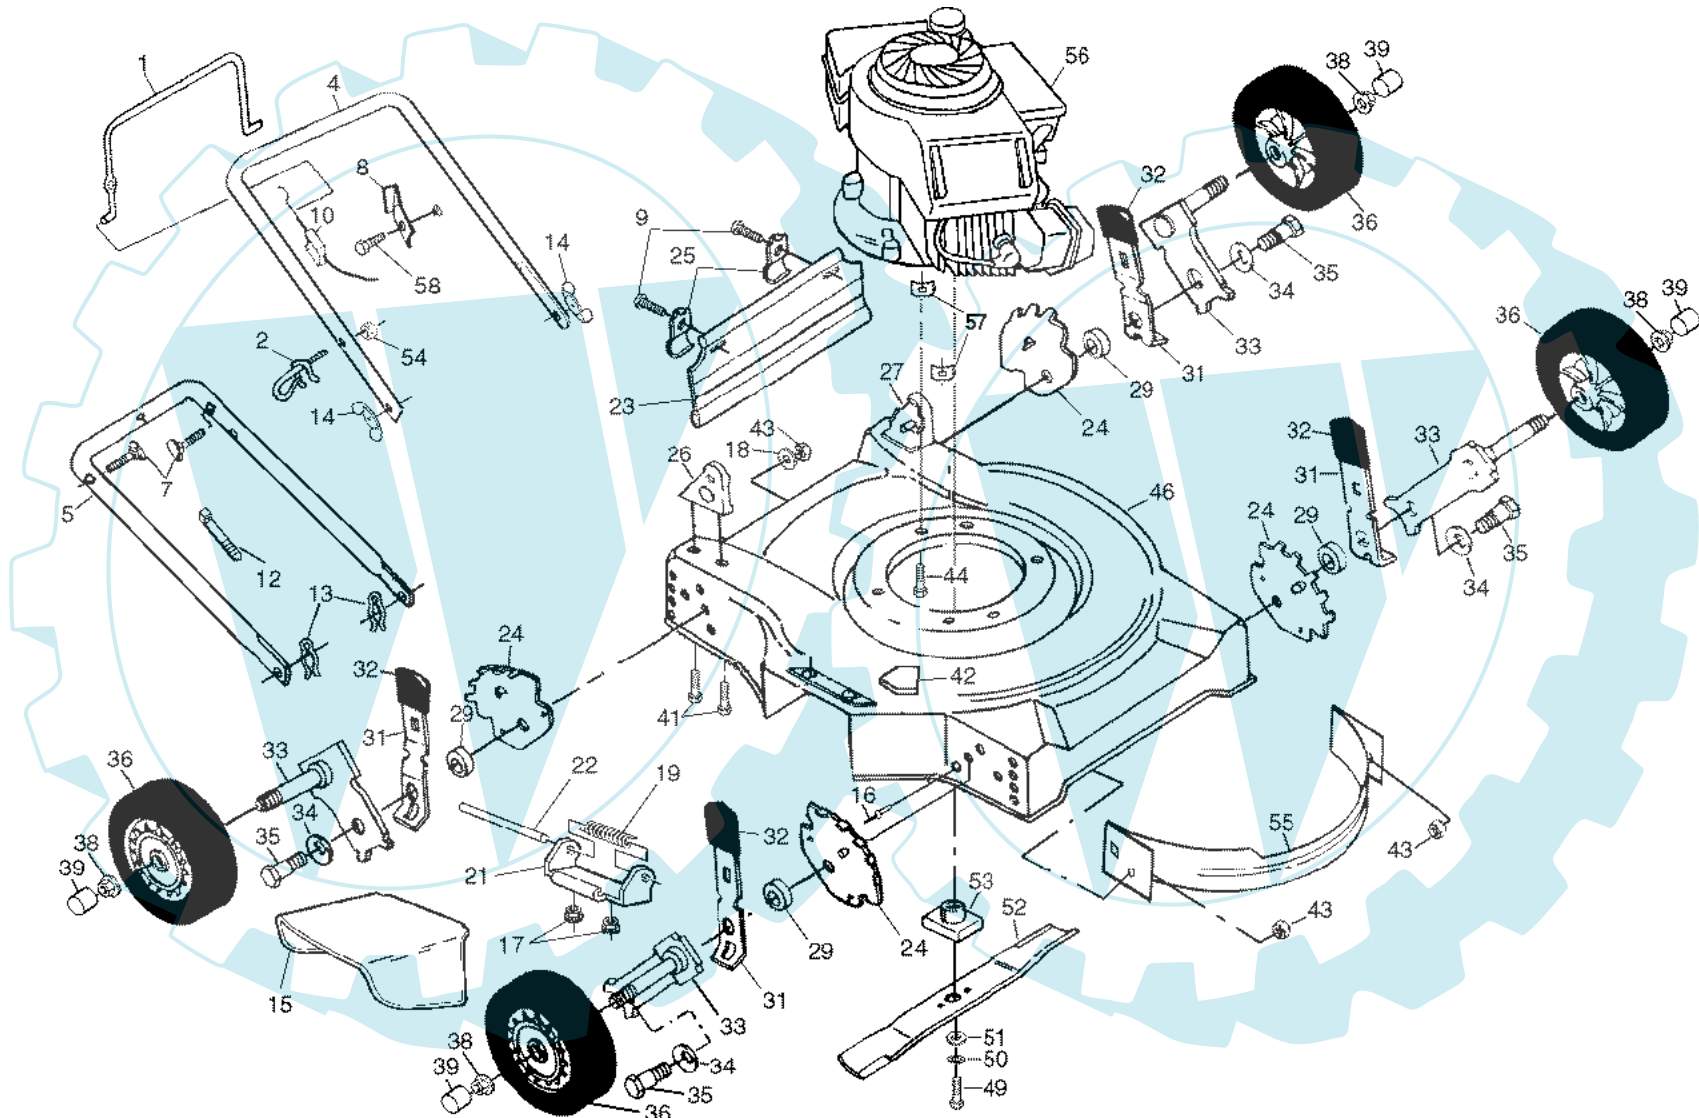

## ROTARY LAWN MOWER - - MODEL NUMBER MX35TN20SG

2

## ROTARY LAWN MOWER - - MODEL NUMBER MX35TN20SG

KEY PART NO.	NO.	DESCRIPTION
1	131696	Control Bar
2	<b>179585</b>	Rope Guide
4	166860X479	Upper Handle
5	151590X479	Lower Handle
7	131959	Handle Bolt 5/16-18 x 1-3/4
8	850733X004	Up-Stop Bracket
9	750097	Hex Washer Head Screw #10-24 x 1/2
10	164322	Engine Zone Control Cable
12	66426	Wire Ties
13	51793	Hairpin Cotter
14	128638	Wing Nuts
15	752052	Discharge Guard
16	128415	Rivet
17	63601	Nut
18	61537	Washer
19	851855	Torsion Spring
21	88602	Hinge Deflector
22	150215	Hinge Rod
23	140543	Rear Deflector
24	750085X007	Wheel Adjusting Bracket
25	87584X004	Deflector Bracket
26	170345X479	Handle Bracket Assembly (Right)
27	170346X479	Handle Bracket Assembly (Left)
29	146630	Spacer
31	700331X004	Selector Spring
32	87877	Selector Knob
33	145935X004	Axle Arm Assembly

KEY PART NO.	NO.	DESCRIPTION
34	62335	Belleville Washer
35	142748	Shoulder Bolt
36	800060	Wheel and Tire Assembly
38	83923	Flanged Locknut
39	800090	Hubcap
41	149741	Thread Cutting Screw 5/16-18 x 3/4
42	141846	Danger Decal
43	751592	Locknut 3/8-16
44	150406	Hex Head Thread Rolling Screw 3/8-16 x 1
46	174542	Lawn Mower Housing
49	851084	Hex Head Screw 3/8-24 x 1-3/8 (Grd. 8)
50	850263	Helical Lock Washer 3/8
51	851074	Hardened Washer
52	<b>145106</b>	Blade 20"
53	850977	Blade Adapter
54	<b>132004</b>	Locknut
55	700839X479	Front Baffle
56	---	Engine, Tecumseh, Model Number LEV80 (Order parts from engine manufacturer)
57	851201X004	Washer
58	<b>750634</b>	Screw
--	161058	Warning Decal (Not Shown)
--	172777	Operator's Manual (English)
--	172779	Operator's Manual (Spanish)
--	<b>183366</b>	Replacement Parts Manual

**NOTE:** All component dimensions given in U.S. inches.  
1 inch = 25.4 mm